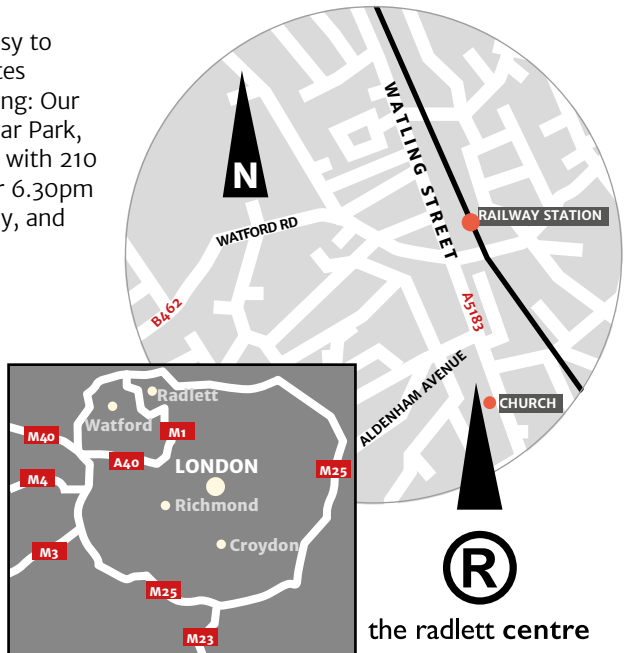

Seating Plan

	L	22	21	20	19	18	17	16	15	14	13	12	11	10	9	8	7	6	5	4	3	2	1	L
	Back Tiered	K	18	17	16	15	14	13	12	11	10	9	8	7	6	5	4	3	2	1	K	Back Tiered		
AISLE		J	18	17	16	15	14	13	12	11	10	9	8	7	6	5	4	3	2	1	J			
		H	18	17	16	15	14	13	12	11	10	9	8	7	6	5	4	3	2	1	H			
		G	18	17	16	15	14	13	12	11	10	9	8	7	6	5	4	3	2	1	G			
		F	18	17	16	15	14	13	12	11	10	9	8	7	6	5	4	3	2	1	F			
		E	18	17	16	15	14	13	12	11	10	9	8	7	6	5	4	3	2	1	E			
		D	18	17	16	15	14	13	12	11	10	9	8	7	6	5	4	3	2	1	D			
		Front Tiered	C	18	17	16	15	14	13	12	11	10	9	8	7	6	5	4	3	2	1	C	Front Tiered	
		B	18	17	16	15	14	13	12	11	10	9	8	7	6	5	4	3	2	1	B			
		A	18	17	16	15	14	13	12	11	10	9	8	7	6	5	4	3	2	1	A			

	Ground Level	EE	18	17	16	15	14	13	12	11	10	9	8	7	6	5	4	3	2	1	EE	Ground Level		
		DD	20	19	18	17	16	15	14	13	12	11	10	9	8	7	6	5	4	3	2	1	DD	
		CC	20	19	18	17	16	15	14	13	12	11	10	9	8	7	6	5	4	3	2	1	CC	
		BB	20	19	18	17	16	15	14	13	12	11	10	9	8	7	6	5	4	3	2	1	BB	
		AA	20	19	18	17	16	15	14	13	12	11	10	9	8	7	6	5	4	3	2	1	AA	

STAGE

Access

By Car: The Radlett Centre is easy to get to by car within a few minutes drive from the M1 or M25. Parking: Our nearest car park is Newberries Car Park, situated directly across the road with 210 spaces. The car park is free after 6.30pm every evening and all day Sunday, and ‘pay and display’ at other times.

By Train: There is a regular Thameslink rail service with links to St Albans, Luton, & London St Pancras. The station is a two minute walk from the Centre. Passenger enquiries 08457 484950.

Access: The Radlett Centre can be easily accessed by wheelchair users. The main auditorium is equipped with an induction loop system.

the radlett centre

The information contained in this brochure is correct at the time of going to print, but could be subject to change.

1 Aldenham Avenue, Radlett WD7 8HL
admin@radlettcentre.com