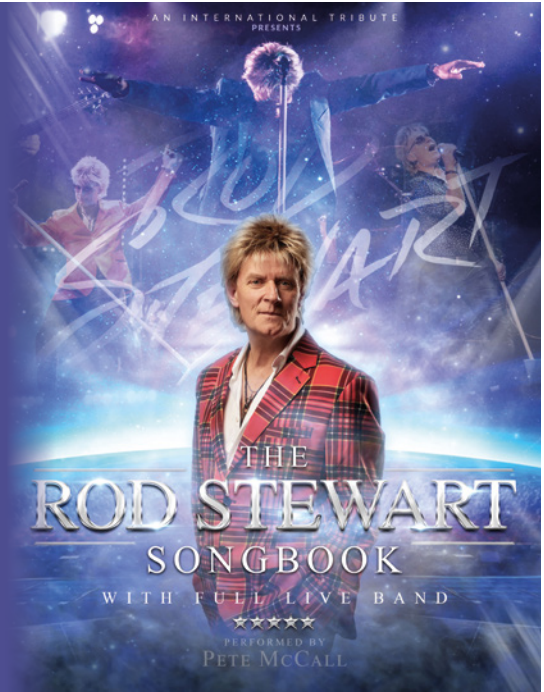

**Thurs 31st Oct**

**7.30pm**

**Tickets: £29.50**

The unique Abba look and sound is replicated with an incredible attention to detail as the beautiful lyrics penned by Benny and Bjorn are sung in wonderful harmony by all seven performers on stage with two outstanding Abba girls completing the line-up, adding the essential glitz and glamour to a well-polished and gently humorous show.

**Fri 1st Nov**

**7.30pm**

**Tickets: £26.50**

The Rod Stewart Songbook's spectacular theatre production is the ultimate homage to Rod Stewart, featuring Pete McCall, Europe's foremost tribute. Along with his sensational live band, you will be taken on a musical journey spanning 50 years, when one of rock music's greatest icons sold over 250 million records worldwide. These unforgettable hits include Sailing, Maggie May, Da Ya Think I'm Sexy, Some Guys Have All The Luck, Baby Jane, Rhythm Of My Heart, You Wear It Well, Hot Legs and many many more...