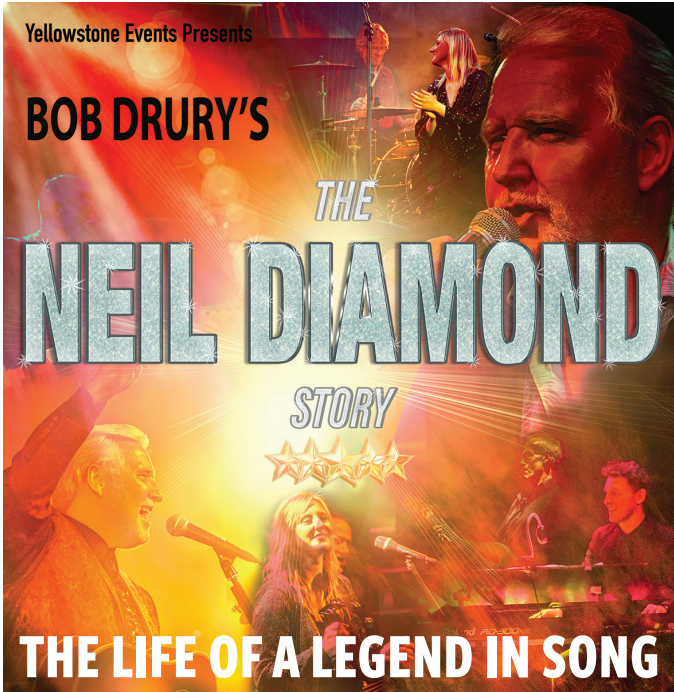

Wed 20th March
7.30pm
£28

Described in Las Vegas as one of the world's finest vocal tributes to Neil Diamond, Bob Drury has been astounding audiences with his vocal likeness throughout the UK, Europe and the United States for the American Neil Diamond Fan Club in both Nashville and Las Vegas.