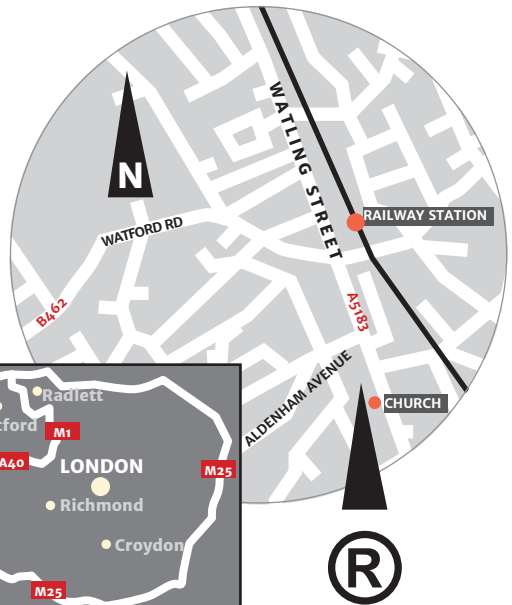

Access

By Car: The Radlett Centre is easy to get to by car within a few minutes drive from the M1 or M25. Parking: Our nearest car park is Newberries Car Park, situated directly across the road with 210 spaces. The car park is free after 6.30pm every evening and all day Sunday, and ‘pay and display’ at other times.

By Train: There is a regular Thameslink rail service with links to St Albans, Luton, & London St Pancras. The station is a two minute walk from the Centre. Passenger enquiries 08457 484950.

Access: The Radlett Centre can be easily accessed by wheelchair users. The main auditorium is equipped with an induction loop system.

the radlett centre

The information contained in this brochure is correct at the time of going to print, but could be subject to change.

1 Aldenham Avenue, Radlett WD7 8HL
admin@radlettcentre.com